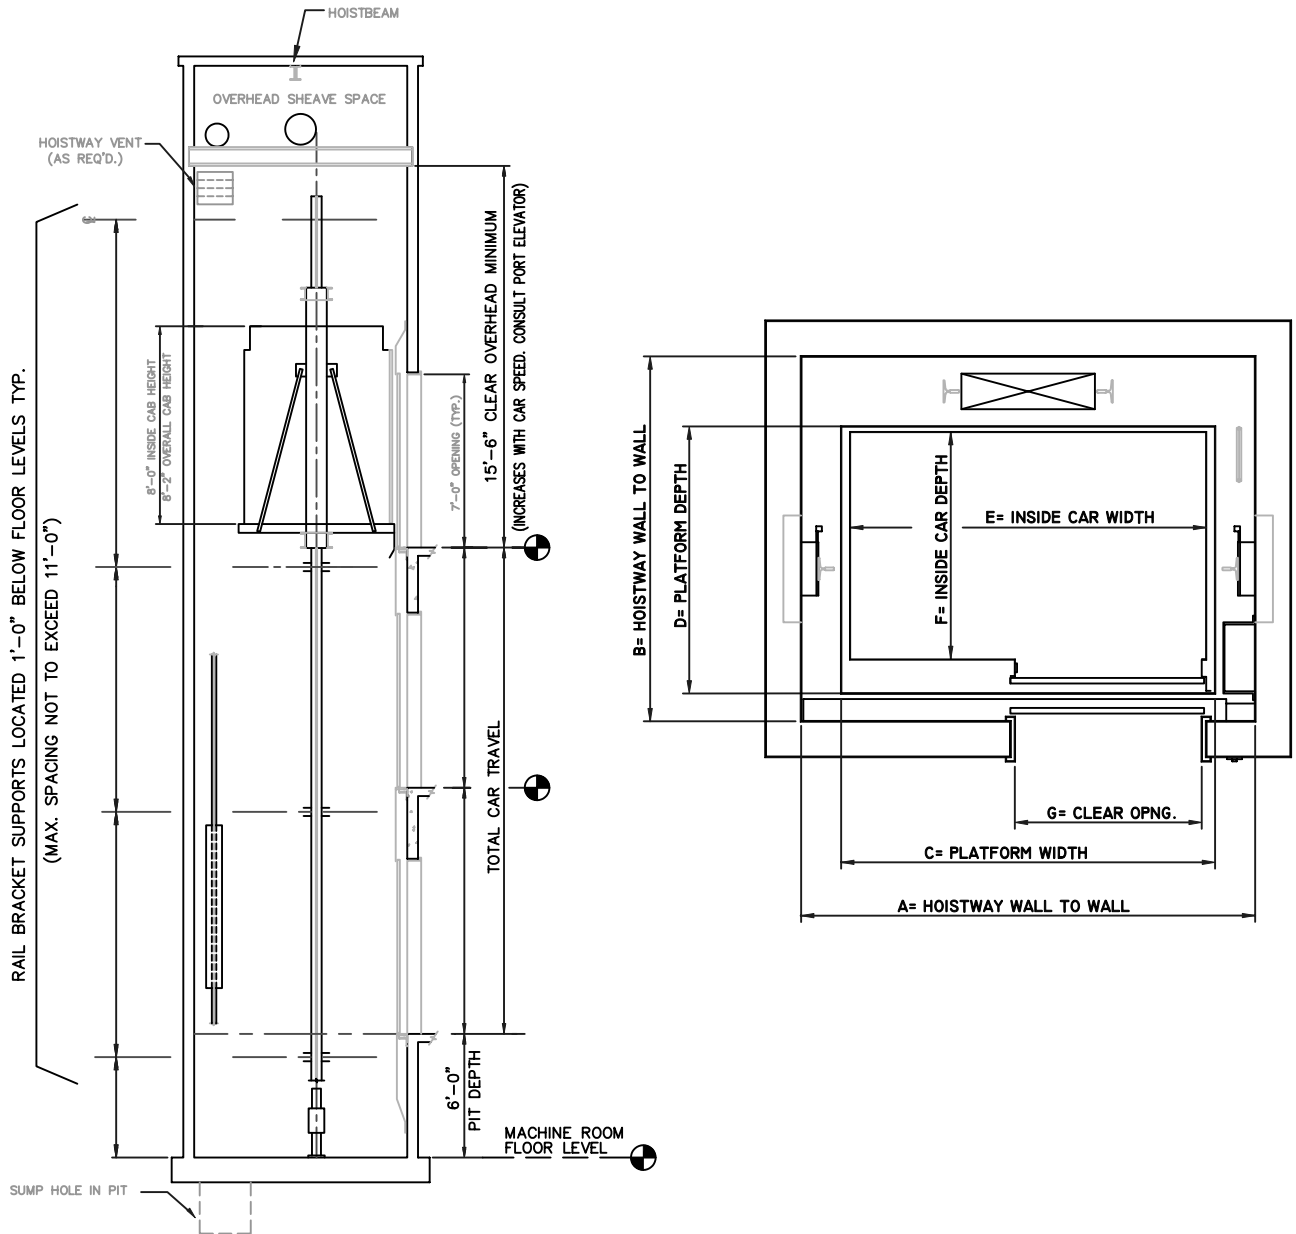

Passenger - Basement Traction

PASSENGER - BASEMENT TRACTION - FRONT OPENINGS ONLY

	HOISTWAY		PLATFORM		CLEAR INSIDE CAR		DOOR		
	WIDTH	DEPTH	WIDTH	DEPTH	WIDTH	DEPTH	WIDTH	TYPE	MAX TRAVEL
CAPACITY	A	B	C	D	E	F	G		
2000	7'-8"	6'-10"	6'-0"	5'-0"	5'-8"	4'-3"	3'-0"	SSSO	220'
2500	8'-8"	6'-10"	7'-0"	5'-0"	6'-8"	4'-3"	3'-6"	SSSO	220'
3000	8'-8"	7'-4"	7'-0"	5'-6"	6'-8"	4'-9"	3'-6"	SSSO	220'
3500	8'-8"	8'-0"	7'-0"	6'-2"	6'-8"	5'-5"	3'-6"	SSSO	220'
4000	9'-8"	8'-0"	8'-0"	6'-2"	7'-8"	5'-5"	4'-0"	2SSO	220'

Note: Center opening doors available for all sizes except 2000 lb. Car.
 For car sizes or configurations not shown, please call Port Elevator Inc.