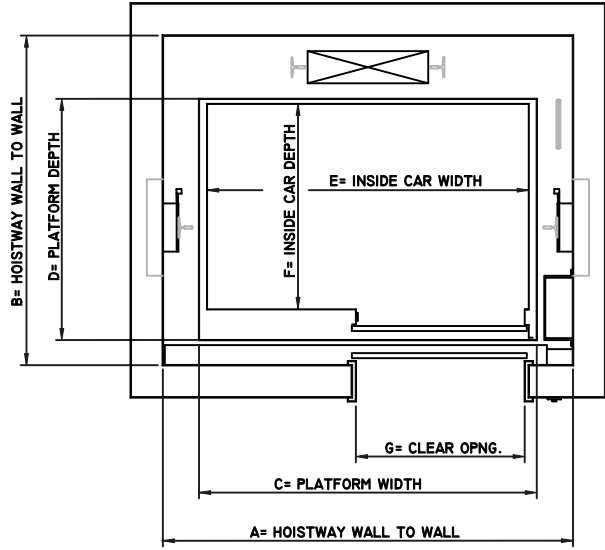

## PASSENGER - OVERHEAD TRACTION - FRONT OPENINGS ONLY

	HOISTWAY		PLATFORM		CLEAR INSIDE CAR		DOOR		
	WIDTH	DEPTH	WIDTH	DEPTH	WIDTH	DEPTH	WIDTH		
CAPACITY	A	B	C	D	E	F	G	TYPE	MAX TRAVEL
2000	7'-6"	6'-10"	6'-0"	5'-0"	5'-8"	4'-3"	3'-0"	SSSO	220'
2500	8'-6"	6'-10"	7'-0"	5'-0"	6'-8"	4'-3"	3'-6"	SSSO	220'
3000	8'-6"	7'-4"	7'-0"	5'-6"	6'-8"	4'-9"	3'-6"	SSSO	220'
3500	8'-6"	8'-0"	7'-0"	6'-2"	6'-8"	5'-5"	3'-6"	SSSO	220'
4000	9'-6"	8'-0"	8'-0"	6'-2"	7'-8"	5'-5"	4'-0"	2SSO	220'