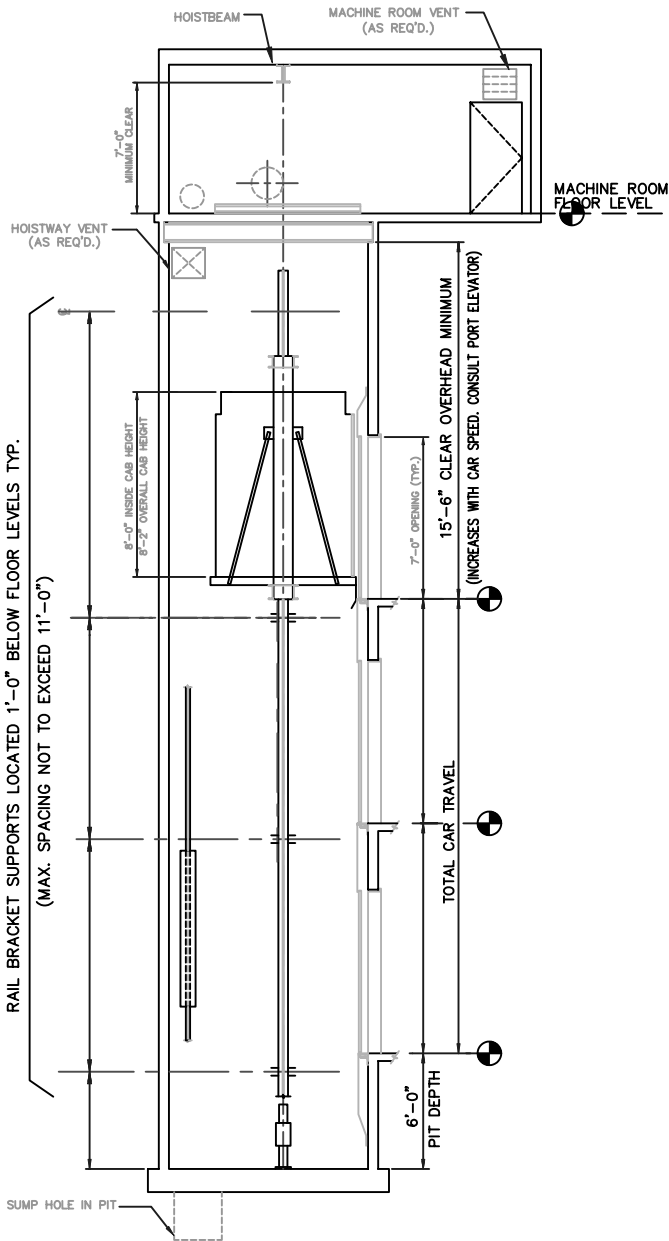

# Passenger - Overhead Traction

## PASSENGER - OVERHEAD TRACTION - FRONT OPENINGS ONLY

	HOISTWAY		PLATFORM		CLEAR INSIDE CAR		DOOR		
	WIDTH	DEPTH	WIDTH	DEPTH	WIDTH	DEPTH	WIDTH		
CAPACITY	A	B	C	D	E	F	G	TYPE	MAX TRAVEL
2000	7'-6"	6'-10"	6'-0"	5'-0"	5'-8"	4'-3"	3'-0"	SSSO	220'
2500	8'-6"	6'-10"	7'-0"	5'-0"	6'-8"	4'-3"	3'-6"	SSSO	220'
3000	8'-6"	7'-4"	7'-0"	5'-6"	6'-8"	4'-9"	3'-6"	SSSO	220'
3500	8'-6"	8'-0"	7'-0"	6'-2"	6'-8"	5'-5"	3'-6"	SSSO	220'
4000	9'-6"	8'-0"	8'-0"	6'-2"	7'-8"	5'-5"	4'-0"	2SSO	220'

Note: Center opening doors available for all sizes except 2000 lb. Car.  
 For car sizes or configurations not shown, please call Port Elevator Inc.